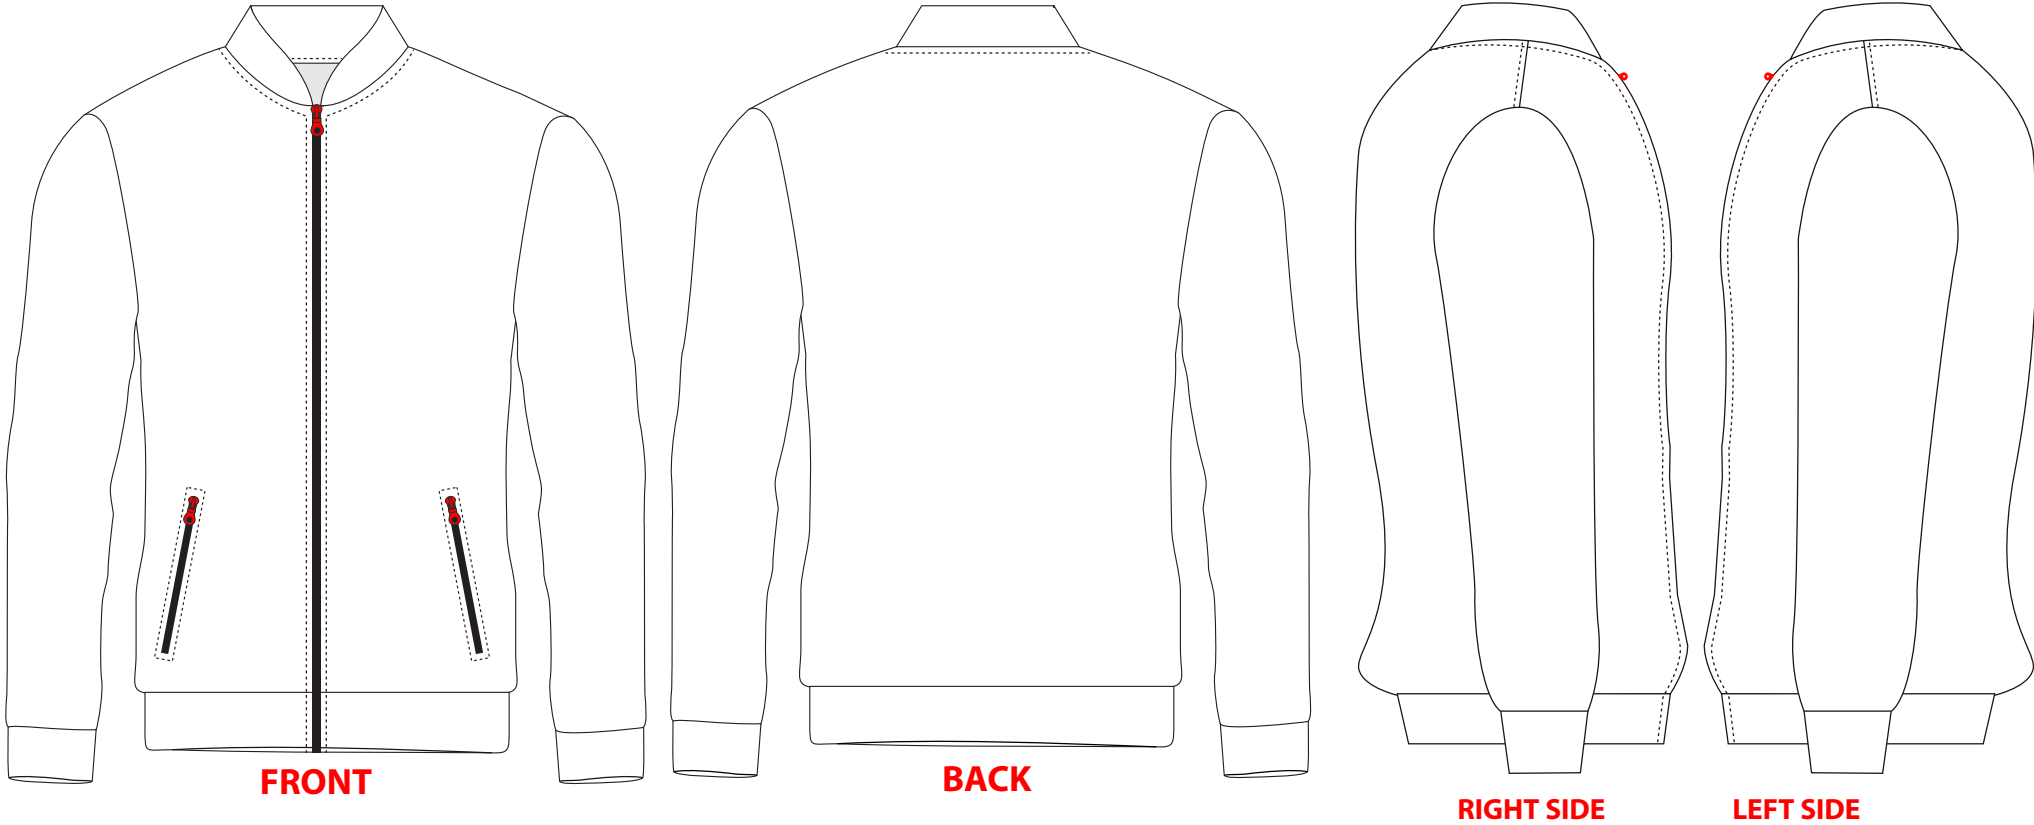

FULL ZIP COLLAR JACKET 9oz - SUT92

PLEASE PROVIDE OR CONFIRM ALL DETAILS FOR ART PROVIDED
 PMS COLORS ARE PREFERRED FOR SUFFICIENT COLOR MATCHING
 NOTE: GRAPHICS WILL SCALE UP OR DOWN SLIGHTLY ON SOME
 SIZES DURING GRADING PROCESS

COLORS

PRODUCT DETAILS

- Fully Customizable (Full color sublimated graphics)
- High Quality 9oz Polyester
- Front Zipper Closure and Zipper Pockets
- Low Rise Classic Collar
- Add Names or numbers

PMS COLORS

PMS COLORS

PMS COLORS

PMS COLORS

TOPS_SUT92 06/14/2021

ITEM# SUT92

APPAREL / TOPS

UNISEX - YOUTH AND ADULT	SIZE SPECS - UPDATED 12.03.01 - INCHES														
STANDARD AREAS OF MEASUREMENT	YXS 4-5Y	YS 6-7Y	YM 8-9Y	YL 10-12Y	YXL 14-16Y	XS	S	M	L	XL	2XL	3XL	4XL	5XL	
BODY LENGTH - FRONT (INCHES)	19.00	20.00	21.00	23.00	25.00	26.50	27.25	28.50	29.50	30.50	31.75	32.75	33.75	34.75	
AROUND CHEST - UNDER ARMS (INCHES)	23.00	25.00	26.50	28.00	30.00	33.25	35.25	37.75	41.00	44.75	49.00	53.75	58.50	63.00	
AROUND WAIST (INCHES)	22.00	23.00	25.00	27.00	29.00	28.25	30.50	33.13	36.50	40.25	44.75	49.75	54.75	58.75	
AROUND HIP - FRONT (INCHES)	24.00	25.00	27.00	29.00	32.00	32.75	35.00	37.75	40.75	44.00	47.50	51.25	55.00	58.75	
LONG SLEEVE LENGTH (INCHES)	23.50	24.50	25.50	26.50	27.50	33.00	34.00	35.00	36.50	37.00	38.00	38.50	39.00	39.50	
TALL BODY LENGTH															
TALL +2" TO BODY LENGTH (INCHES)	21	22	23	25	27	28.5	29.25	30.5	31.5	32.5	33.75	34.75	35.75	36.75	
TALL +4" TO BODY LENGTH (INCHES)	23	24	25	27	29	30.5	31.25	32.5	33.5	34.5	35.75	36.75	37.75	38.75	
TALL ARM LENGTH															
TALL +2" TO ARM LENGTH (INCHES)	25.5	26.5	27.5	28.5	29.5	35	36	37	38.5	39	40	40.5	41	41.5	
TALL +4" TO ARM LENGTH (INCHES)	27.5	28.5	29.5	30.5	31.5	37	38	39	40.5	41	42	42.5	43	43.5	