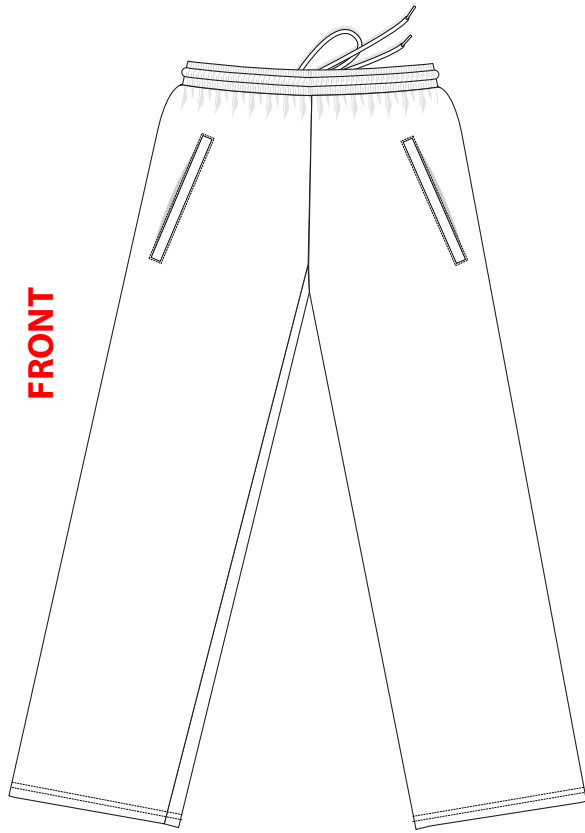

LIGHTWEITH PANTS 6OZ - SUB55

PLEASE PROVIDE OR CONFIRM ALL DETAILS FOR ART PROVIDED
 PMS COLORS ARE PREFERRED FOR SUFFICIENT COLOR MATCHING
 NOTE: GRAPHICS WILL SCALE UP OR DOWN SLIGHTLY ON SOME SIZES DURING GRADING PROCESS

FRONT

BACK

RIGHT SIDE

LEFT SIDE

COLORS

PRODUCT DETAILS

- Fully Customizable (Full color sublimated graphics)
- Elastic drawstring waistband
- Lightweight and durable
- Side Pockets
- Add Names or Numbers

PMS COLORS

PMS COLORS

PMS COLORS

PMS COLORS

BOTTOMS_SUB55 08/09/2021

ITEM# SUB55

APPAREL / BOTTOMS

UNISEX – YOUTH AND ADULT	SIZE SPECS – UPDATED 12.03.01 - INCHES													
STANDARD AREAS OF MEASUREMENT	YXS 4-5Y	YS 6-7Y	YM 8-9Y	YL 10-12Y	YXL 14-16Y	XS	S	M	L	XL	2XL	3XL	4XL	5XL
AROUND WAIST (INCHES)	22.00	23.00	25.00	27.00	29.00	28.25	30.50	33.13	36.50	40.25	44.75	49.75	54.75	58.75
AROUND HIP – FRONT (INCHES)	24.00	25.00	27.00	29.00	32.00	32.75	35.00	37.75	40.75	44.00	47.50	51.25	55.00	58.75
INSEAM – FRONT (INCHES)	20.00	22.50	25.00	28.00	31.00	32.00	32.00	32.00	32.50	32.50	32.50	33.00	33.00	33.00
TALL LEG LENGTH														
TALL +2" TO LEG/INSEAM LENGTH (INCHES)	22	24.5	27	30	33	34	34	34	34.5	34.5	34.5	35	35	35
TALL +4" TO LEG/INSEAM LENGTH (INCHES)	24	26.5	29	32	35	36	36	36	36.5	36.5	36.5	37	37	37