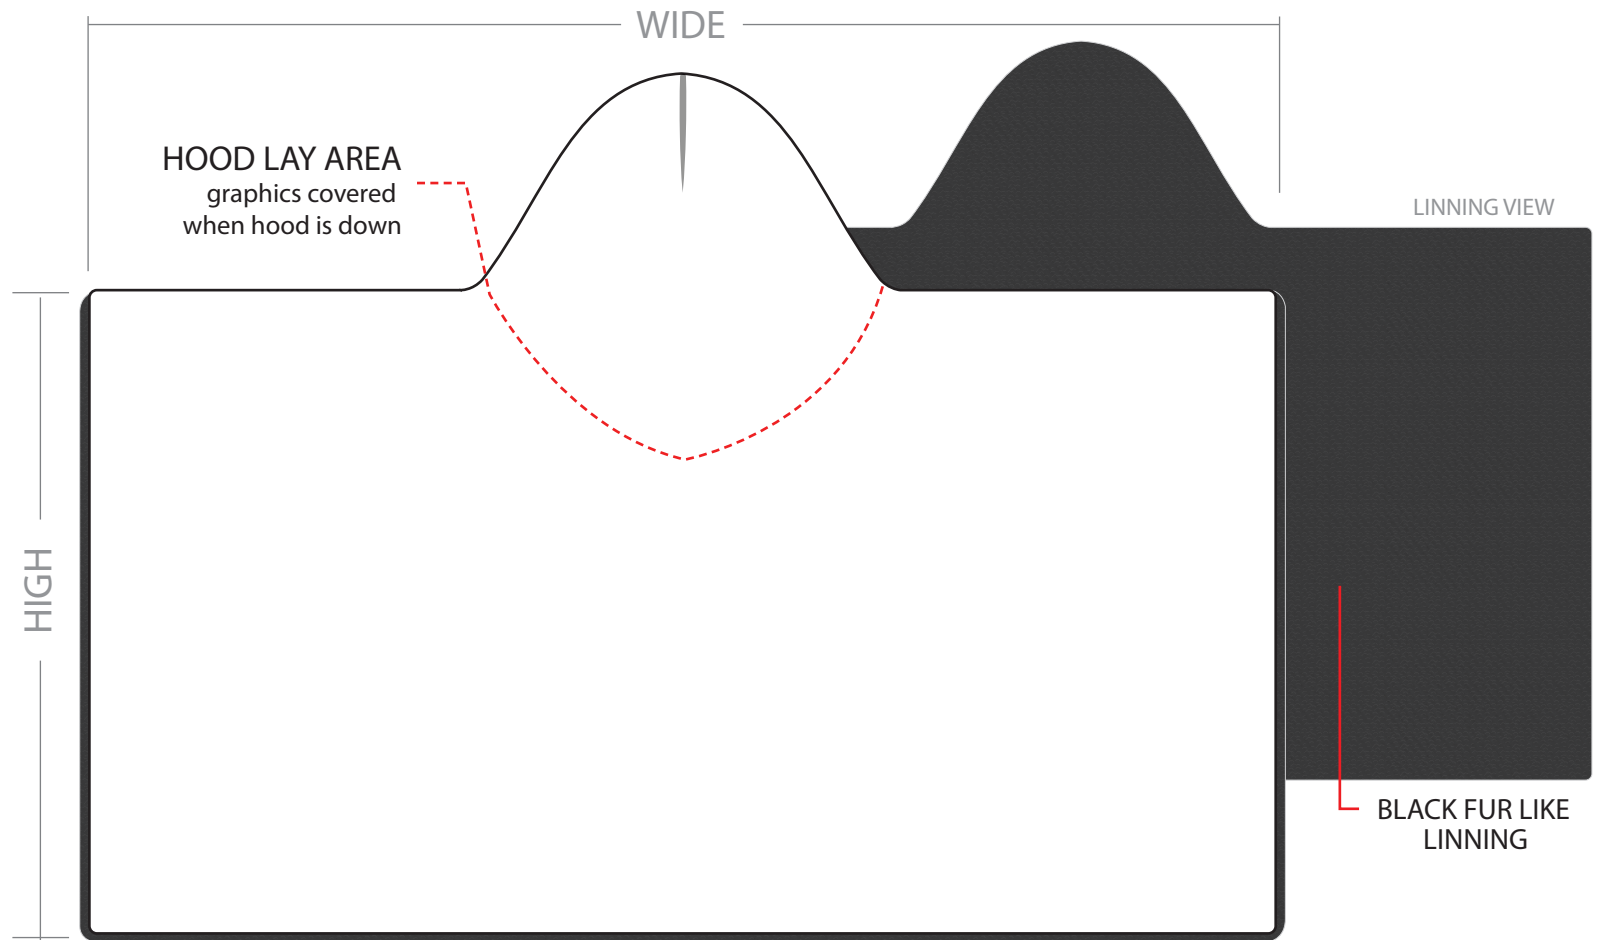

HOODIE BLANKET / SHB47M

PLEASE PROVIDE OR CONFIRM ALL DETAILS FOR ART PROVIDED
PMS COLORS ARE PREFERRED FOR SUFFICIENT COLOR MATCHING

PRODUCT DETAILS

- Customizable on front (Full color sublimated graphics)
- Soft microfiber fabric Exterior
- Fur like lining (Black or White)
- Built in hood
- Small sizes available

DOES NOT INCLUDE HOOD IN MEASUREMENT