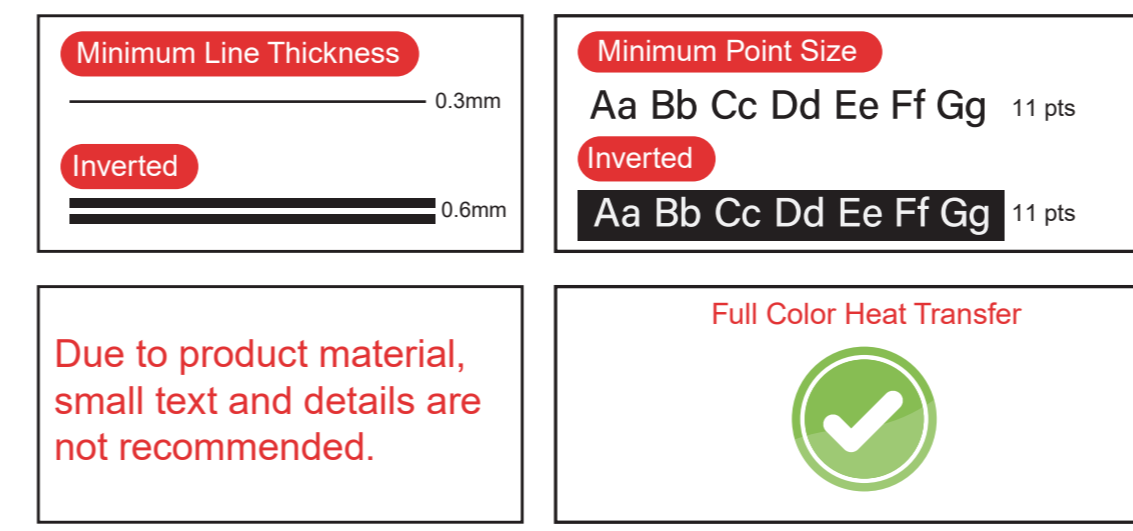

Product Information

Product Name: CoolBreeze Insulated Backpack Cooler(11.8" X 5.9" X 17.32") ITEM # S12968

Imprint Area: Front : Max Imprint Size: 4"W x 5"H

Front side