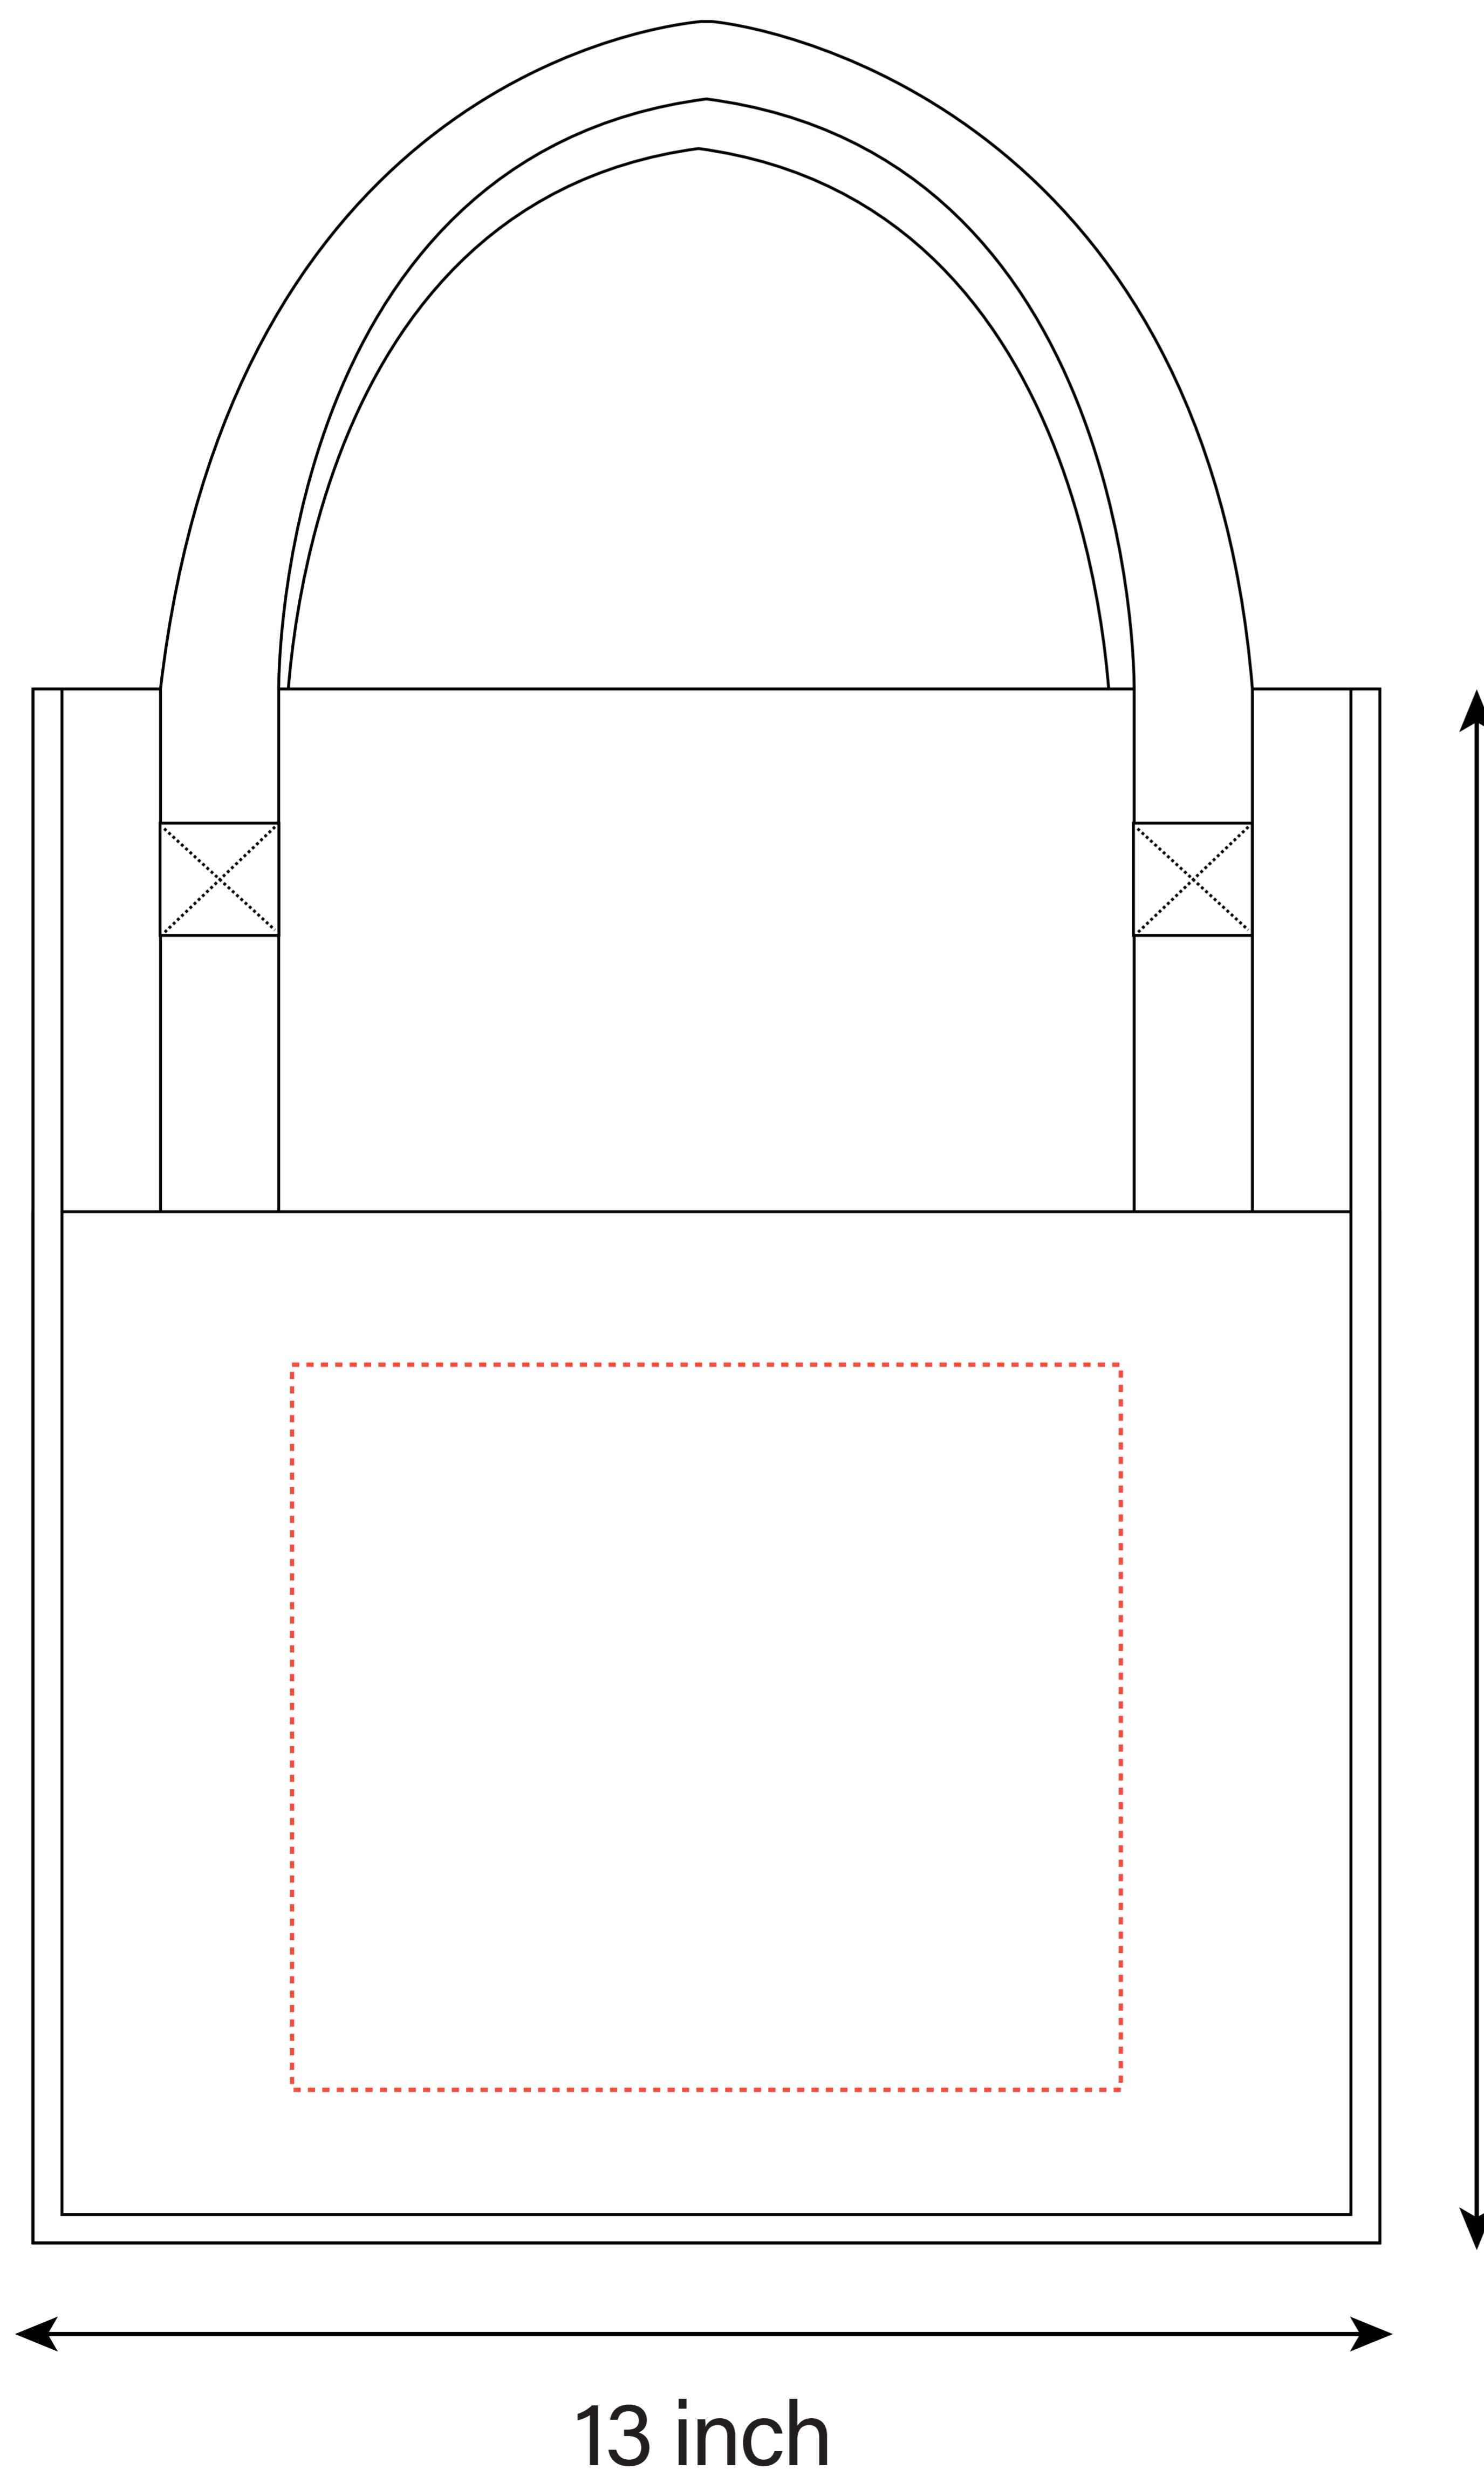

**Product Information**

**Product Name:** Thermal Super Shopping Tote Bag (Screen Print)

**ITEM # S12852**

**Imprint Area:** Front and Back: Max Imprint Size: 8" W x 7" H on front. Second location: 6" W x 10" H on back.

<b>Minimum Line Thickness:</b> 0.4mm	<b>Minimum Point Size:</b> 11 pts
<b>Inverted:</b> 0.4mm	<b>Inverted:</b> 11 pts
Due to product material, small text and details are not recommended.	Full Color Heat Transfer 

Front side

Back side