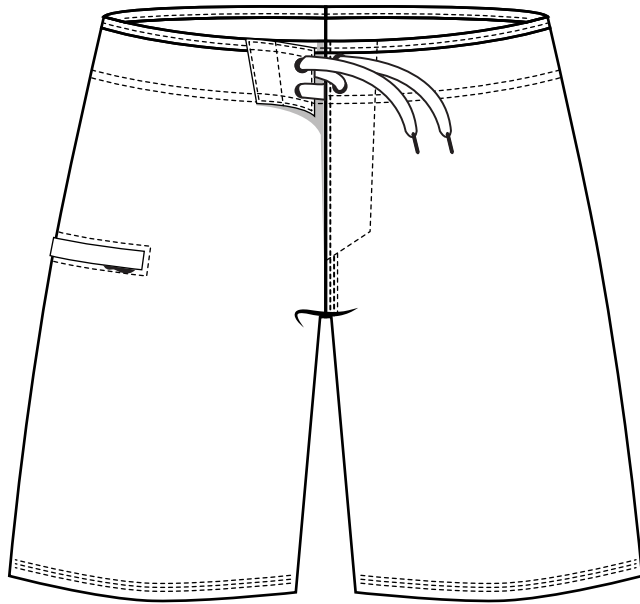

MENS BOARD SHORT – NO LINING / SUB131

PLEASE PROVIDE OR CONFIRM ALL DETAILS FOR ART PROVIDED
 PMS COLORS ARE PREFERRED FOR SUFFICIENT COLOR MATCHING
 NOTE: GRAPHICS WILL SCALE UP OR DOWN SLIGHTLY ON SOME
 SIZES DURING GRADING PROCESS

FRONT

BACK

RIGHT SIDE

LEFT SIDE

COLORS

PRODUCT DETAILS

- Lightweight 6oz polyester
- Velcro with drawstring waist closure
- Full color sublimated exterior
- Pick between white (SUB131W) or black (SUB131B) stitching
- Add names and/or numbers (extra cost)

WHITE

BLACK 2X

BOTTOMS_SUB131 06/24/2021

ITEM# SUB131

APPAREL / SWIM

UNISEX – YOUTH AND ADULT	SIZE SPECS – UPDATED 12.03.01 - INCHES													
STANDARD AREAS OF MEASUREMENT	YXS 4-5Y	YS 6-7Y	YM 8-9Y	YL 10-12Y	YXL 14-16Y	XS	S	M	L	XL	2XL	3XL	4XL	5XL
AROUND WAIST (INCHES)	22.00	23.00	25.00	27.00	29.00	28.25	30.50	33.13	36.50	40.25	44.75	49.75	54.75	58.75
AROUND HIP – FRONT (INCHES)	24.00	25.00	27.00	29.00	32.00	32.75	35.00	37.75	40.75	44.00	47.50	51.25	55.00	58.75
INSEAM – FRONT (INCHES)	20.00	22.50	25.00	28.00	31.00	32.00	32.00	32.00	32.50	32.50	32.50	33.00	33.00	33.00
TALL LEG LENGTH														
TALL +2" TO LEG/INSEAM LENGTH (INCHES)	22	24.5	27	30	33	34	34	34	34.5	34.5	34.5	35	35	35
TALL +4" TO LEG/INSEAM LENGTH (INCHES)	24	26.5	29	32	35	36	36	36	36.5	36.5	36.5	37	37	37