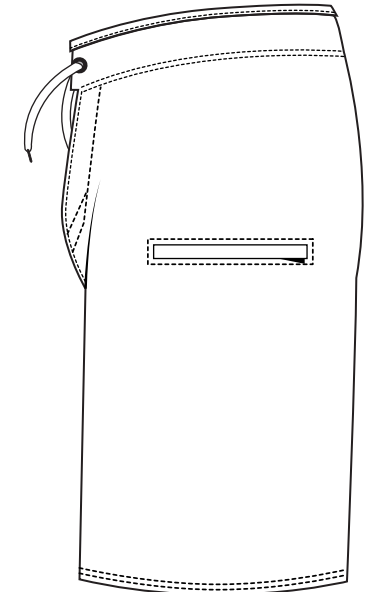

MENS BOARD SHORT – NO LINING / SUB131

PLEASE PROVIDE OR CONFIRM ALL DETAILS FOR ART PROVIDED
 PMS COLORS ARE PREFERRED FOR SUFFICIENT COLOR MATCHING
 NOTE: GRAPHICS WILL SCALE UP OR DOWN SLIGHTLY ON SOME
 SIZES DURING GRADING PROCESS

FRONT

BACK

RIGHT SIDE

LEFT SIDE

COLORS

PRODUCT DETAILS

- Lightweight 6oz polyester
- Velcro with drawstring waist closure
- Full color sublimated exterior
- Pick between white (SUB131W) or black (SUB131B) stitching
- Add names and/or numbers (extra cost)

WHITE

BLACK 2X

BOTTOMS_SUB131 06/24/2021

ITEM# SUB131

APPAREL / SWIM

UNISEX – YOUTH AND ADULT	SIZE SPECS – UPDATED 12.03.01 - INCHES													
STANDARD AREAS OF MEASUREMENT	YXS 4-5Y	YS 6-7Y	YM 8-9Y	YL 10-12Y	YXL 14-16Y	XS	S	M	L	XL	2XL	3XL	4XL	5XL
AROUND WAIST (INCHES)	22.00	23.00	25.00	27.00	29.00	28.25	30.50	33.13	36.50	40.25	44.75	49.75	54.75	58.75
AROUND HIP – FRONT (INCHES)	24.00	25.00	27.00	29.00	32.00	32.75	35.00	37.75	40.75	44.00	47.50	51.25	55.00	58.75
INSEAM – FRONT (INCHES)	20.00	22.50	25.00	28.00	31.00	32.00	32.00	32.00	32.50	32.50	32.50	33.00	33.00	33.00
TALL LEG LENGTH														
TALL +2" TO LEG/INSEAM LENGTH (INCHES)	22	24.5	27	30	33	34	34	34	34.5	34.5	34.5	35	35	35
TALL +4" TO LEG/INSEAM LENGTH (INCHES)	24	26.5	29	32	35	36	36	36	36.5	36.5	36.5	37	37	37