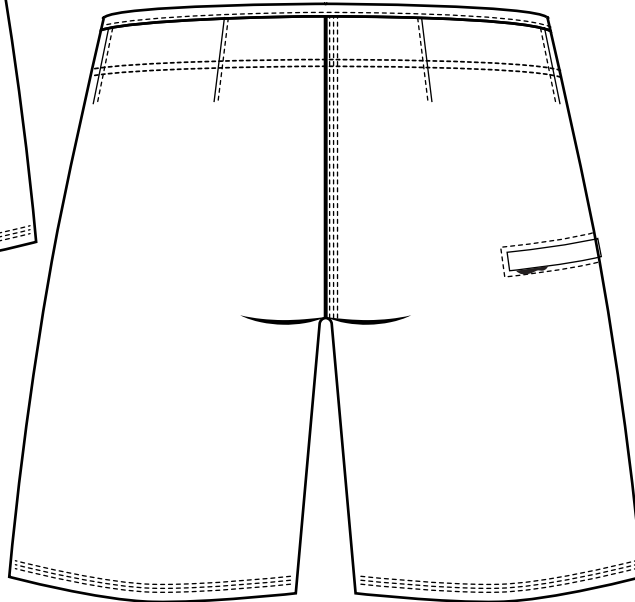

MENS BOARD SHORT – NO LINING / SUB131

PLEASE PROVIDE OR CONFIRM ALL DETAILS FOR ART PROVIDED
 PMS COLORS ARE PREFERRED FOR SUFFICIENT COLOR MATCHING
 NOTE: GRAPHICS WILL SCALE UP OR DOWN SLIGHTLY ON SOME
 SIZES DURING GRADING PROCESS

FRONT

BACK

RIGHT SIDE

LEFT SIDE

COLORS

PRODUCT DETAILS

- Lightweight 6oz polyester
- Velcro with drawstring waist closure
- Full color sublimated exterior
- Pick between white (SUB131W) or black (SUB131B) stitching
- Add names and/or numbers (extra cost)

WHITE

BLACK 2X

BOTTOMS_SUB131 06/24/2021

ITEM# SUB131

APPAREL / SWIM

UNISEX – YOUTH AND ADULT	SIZE SPECS – UPDATED 12.03.01 - INCHES													
STANDARD AREAS OF MEASUREMENT	YXS 4-5Y	YS 6-7Y	YM 8-9Y	YL 10-12Y	YXL 14-16Y	XS	S	M	L	XL	2XL	3XL	4XL	5XL
AROUND WAIST (INCHES)	22.00	23.00	25.00	27.00	29.00	28.25	30.50	33.13	36.50	40.25	44.75	49.75	54.75	58.75
AROUND HIP – FRONT (INCHES)	24.00	25.00	27.00	29.00	32.00	32.75	35.00	37.75	40.75	44.00	47.50	51.25	55.00	58.75
INSEAM – FRONT (INCHES)	20.00	22.50	25.00	28.00	31.00	32.00	32.00	32.00	32.50	32.50	32.50	33.00	33.00	33.00
TALL LEG LENGTH														
TALL +2" TO LEG/INSEAM LENGTH (INCHES)	22	24.5	27	30	33	34	34	34	34.5	34.5	34.5	35	35	35
TALL +4" TO LEG/INSEAM LENGTH (INCHES)	24	26.5	29	32	35	36	36	36	36.5	36.5	36.5	37	37	37